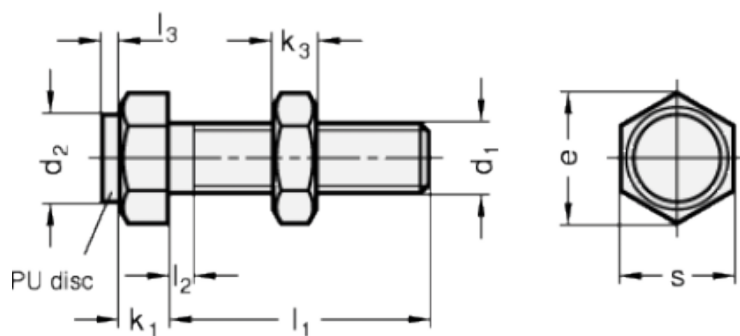

Article number: 20251M515BK

Description: E+G Setting bolt GN 251-M5-15-BK
with nut

Measures

Type AK

Type BK

Mounting block GN 412.1

d	= M5	s = 8
e	= 9.2	
K	= -	
k1	= 2.5	
k2	= 3.2	
l1	= 15	
l2 max.	= 2.4	
l3	= 1.5	