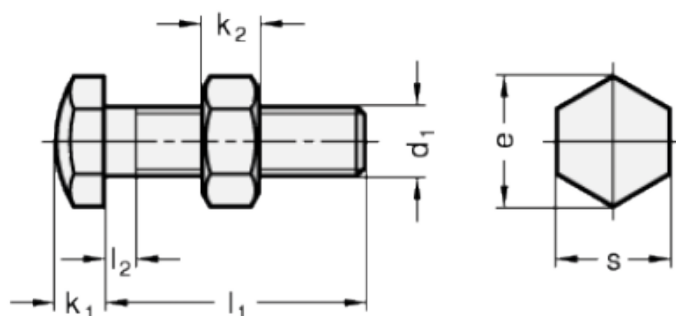

Article number: 20251M515BK

Description: E+G Setting bolt GN 251-M5-15-BK
with nut

Measures

Type AK

Type BK

Mounting block GN 412.1

d	= M5	s = 8
e	= 9.2	
K	= -	
k1	= 2.5	
k2	= 3.2	
l1	= 15	
l2 max.	= 2.4	
l3	= 1.5	